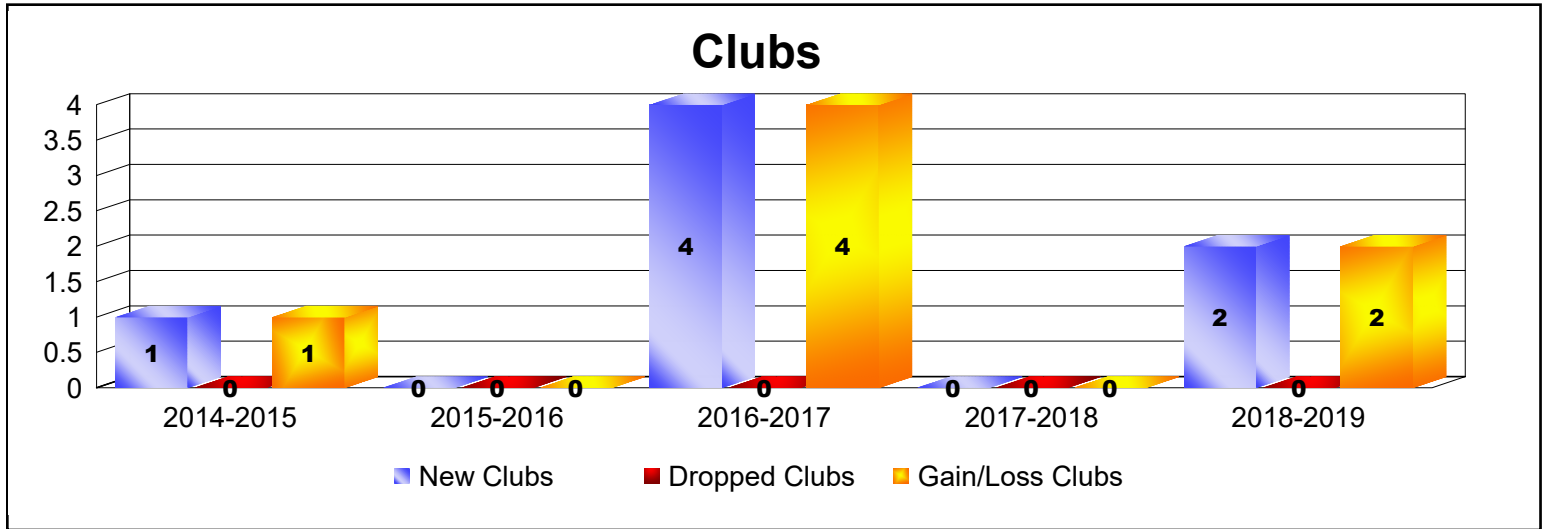

Year	New Clubs	Dropped Clubs	Gain/ Loss Clubs	New Members	Charter Members	Reinstate Members	Transfer Members	Total Member Added	Total Members Dropped	Gain/ Loss Members
2014-2015	1	0	1	144	25	4	28	201	-173	28
2015-2016	0	0	0	142	2	15	20	179	-190	-11
2016-2017	4	0	4	256	106	2	10	374	-234	140
2017-2018	0	0	0	175	4	18	18	215	-272	-57
2018-2019	2	0	2	125	49	6	14	194	-248	-54
<b>Average</b>	<b>1</b>	<b>0</b>	<b>1</b>	<b>168</b>	<b>37</b>	<b>9</b>	<b>18</b>	<b>233</b>	<b>-223</b>	<b>9</b>

Year	New Clubs	Dropped Clubs	Gain/ Loss Clubs	New Members	Charter Members	Reinstate Members	Transfer Members	Total Member Added	Total Members Dropped	Gain/ Loss Members
2014-2015	0	0	0	2	0	0	0	2	-3	-1
2015-2016	0	0	0	0	0	0	0	0	-1	-1
2016-2017	0	0	0	3	0	0	0	3	-4	-1
2017-2018	0	0	0	0	0	0	0	0	-4	-4
2018-2019	0	0	0	0	0	0	0	0	0	0
<b>Average</b>	<b>0</b>	<b>0</b>	<b>0</b>	<b>1</b>	<b>0</b>	<b>0</b>	<b>0</b>	<b>1</b>	<b>-2</b>	<b>-1</b>