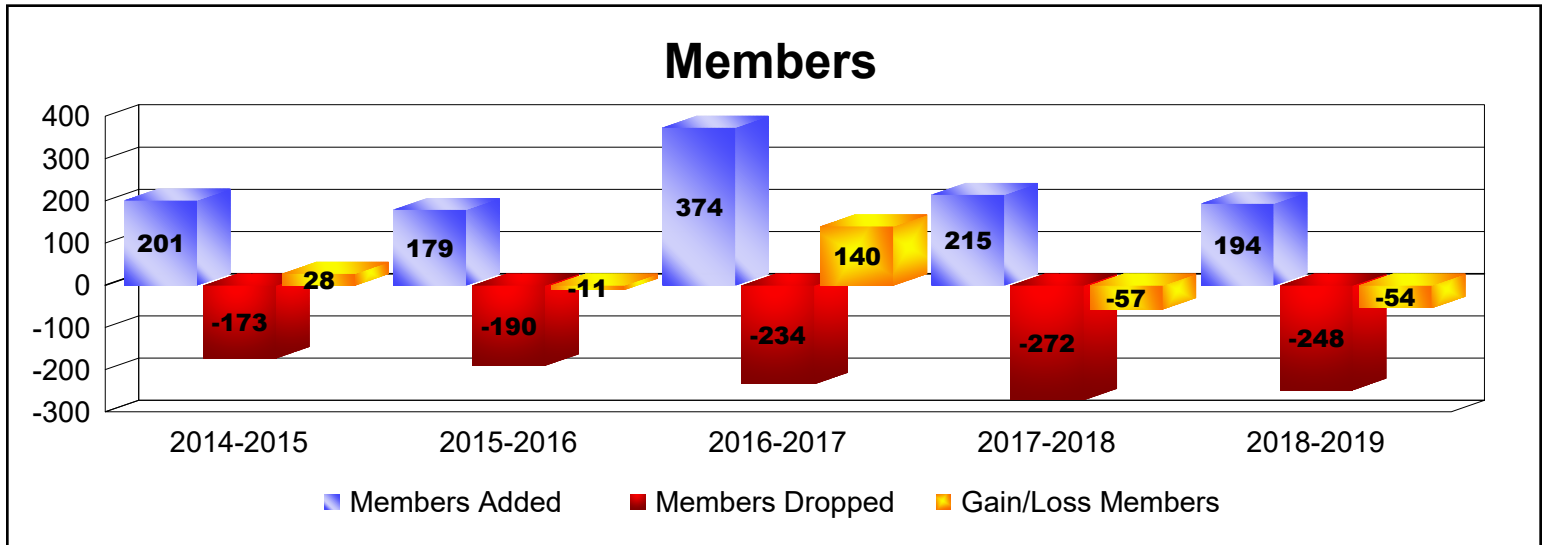

Year	New Clubs	Dropped Clubs	Gain/ Loss Clubs	New Members	Charter Members	Reinstate Members	Transfer Members	Total Member Added	Total Members Dropped	Gain/ Loss Members
2014-2015	1	0	1	144	25	4	28	201	-173	28
2015-2016	0	0	0	142	2	15	20	179	-190	-11
2016-2017	4	0	4	256	106	2	10	374	-234	140
2017-2018	0	0	0	175	4	18	18	215	-272	-57
2018-2019	2	0	2	125	49	6	14	194	-248	-54
<b>Average</b>	<b>1</b>	<b>0</b>	<b>1</b>	<b>168</b>	<b>37</b>	<b>9</b>	<b>18</b>	<b>233</b>	<b>-223</b>	<b>9</b>

Year	New Clubs	Dropped Clubs	Gain/ Loss Clubs	New Members	Charter Members	Reinstate Members	Transfer Members	Total Member Added	Total Members Dropped	Gain/ Loss Members
2014-2015	0	0	0	2	0	0	0	2	-3	-1
2015-2016	0	0	0	0	0	0	0	0	-1	-1
2016-2017	0	0	0	3	0	0	0	3	-4	-1
2017-2018	0	0	0	0	0	0	0	0	-4	-4
2018-2019	0	0	0	0	0	0	0	0	0	0
<b>Average</b>	<b>0</b>	<b>0</b>	<b>0</b>	<b>1</b>	<b>0</b>	<b>0</b>	<b>0</b>	<b>1</b>	<b>-2</b>	<b>-1</b>