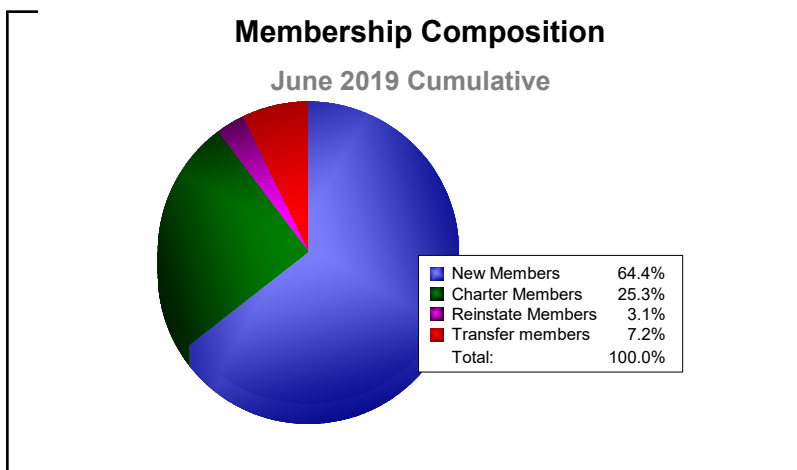

Year	New Clubs	Dropped Clubs	Gain/ Loss Clubs	New Members	Charter Members	Reinstate Members	Transfer Members	Total Member Added	Total Members Dropped	Gain/ Loss Members
2014-2015	1	0	1	144	25	4	28	201	-173	28
2015-2016	0	0	0	142	2	15	20	179	-190	-11
2016-2017	4	0	4	256	106	2	10	374	-234	140
2017-2018	0	0	0	175	4	18	18	215	-272	-57
2018-2019	2	0	2	125	49	6	14	194	-248	-54
<b>Average</b>	<b>1</b>	<b>0</b>	<b>1</b>	<b>168</b>	<b>37</b>	<b>9</b>	<b>18</b>	<b>233</b>	<b>-223</b>	<b>9</b>

Year	New Clubs	Dropped Clubs	Gain/ Loss Clubs	New Members	Charter Members	Reinstate Members	Transfer Members	Total Member Added	Total Members Dropped	Gain/ Loss Members
2014-2015	0	0	0	2	0	0	0	2	-3	-1
2015-2016	0	0	0	0	0	0	0	0	-1	-1
2016-2017	0	0	0	3	0	0	0	3	-4	-1
2017-2018	0	0	0	0	0	0	0	0	-4	-4
2018-2019	0	0	0	0	0	0	0	0	0	0
<b>Average</b>	<b>0</b>	<b>0</b>	<b>0</b>	<b>1</b>	<b>0</b>	<b>0</b>	<b>0</b>	<b>1</b>	<b>-2</b>	<b>-1</b>