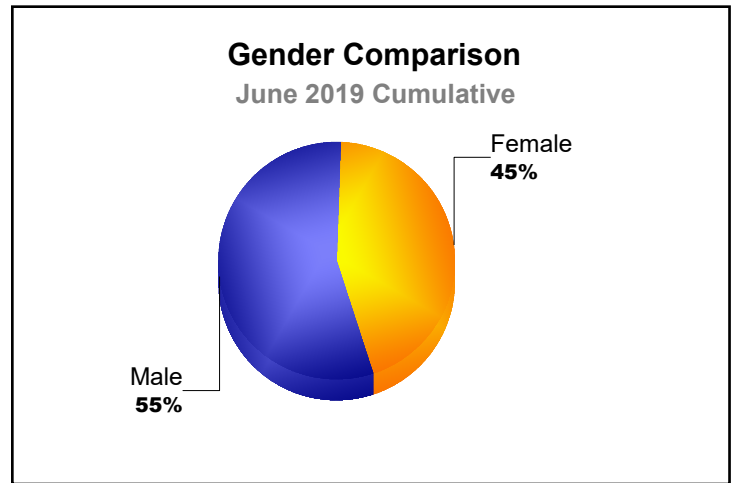

Year	New Clubs	Dropped Clubs	Gain/ Loss Clubs	New Members	Charter Members	Reinstate Members	Transfer Members	Total Member Added	Total Members Dropped	Gain/ Loss Members
2014-2015	1	0	1	144	25	4	28	201	-173	28
2015-2016	0	0	0	142	2	15	20	179	-190	-11
2016-2017	4	0	4	256	106	2	10	374	-234	140
2017-2018	0	0	0	175	4	18	18	215	-272	-57
2018-2019	2	0	2	125	49	6	14	194	-248	-54
<b>Average</b>	<b>1</b>	<b>0</b>	<b>1</b>	<b>168</b>	<b>37</b>	<b>9</b>	<b>18</b>	<b>233</b>	<b>-223</b>	<b>9</b>